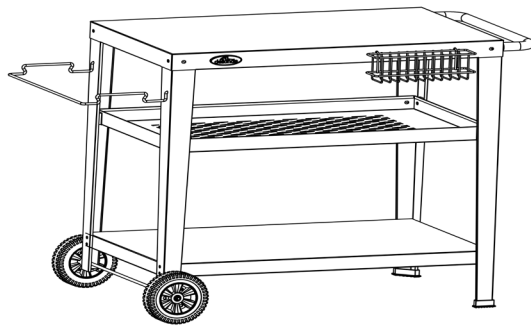

CONTENTS

1 *1	2 RB*1	3 RF*1
4 LB*1	5 LF*1	6 *1
7 *2	8 *1	9 *1
10 *1	11 *1	12 *1
A M6-20*8	B $\phi 32$ *2	C 21* $\phi 1.2$*1
D $\phi 21$*2	E M6*12 8PCS	F M6*30 2PCS
G M6*12 6PCS