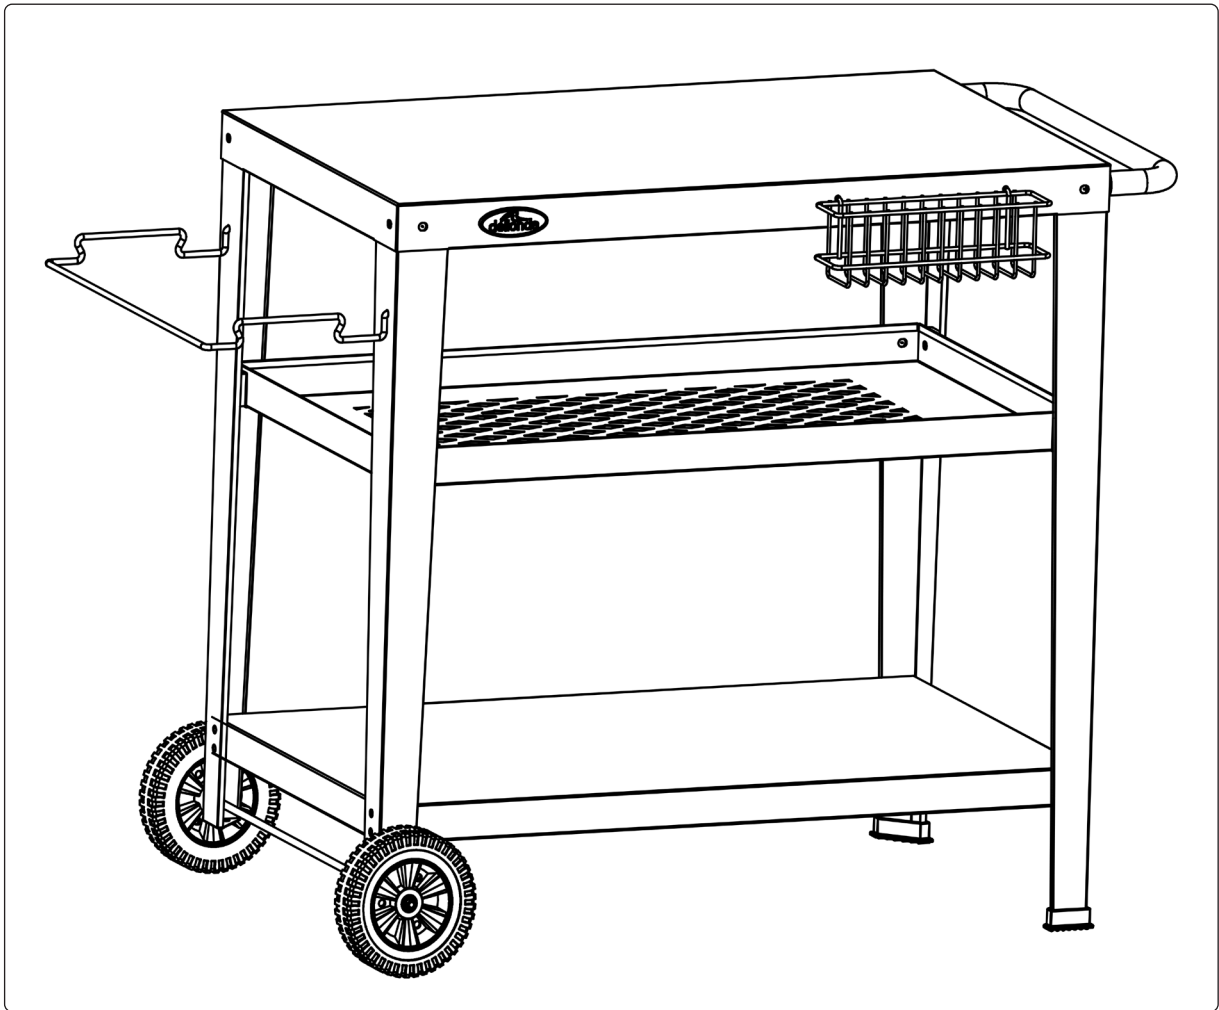

## BBQ/Plancha Trolley for Outdoor Cooking, Utensil Holder Stainless Steel

**Model No. DG263**

Thank you for purchasing a Dellonda product. Manufactured to a high standard, this product will, if used according to these instructions, and properly maintained, give you years of trouble free performance.

## Specification

Trolley Dimensions (W x D x H): 1165 x 605 x 805mm

Top Shelf Dimensions (W x D): 850 x 500mm

Middle Shelf Dimensions (W x D): 815 x 460mm

Bottom Shelf Dimensions (W x D): 835 x 485mm

Top Shelf Weight Capacity: 21kg

## About the Product

Simple Space - The BBQ trolley is at a convenient height for easy cooking using plancha grills or pizza ovens on top while it is also the perfect accompaniment for your standard BBQ. Ideal for Cooking - This trolley is the perfect fit for Dellonda Plancha Grills DG21, DG22 & DG23 or our Pizza Ovens DG10, DG11, DG104 & DG257. Easy Movement - The BBQ trolley can accommodate a 13 kg gas cylinder while the two 6" wheels ensure easy movement from the shed to the garden or patio.